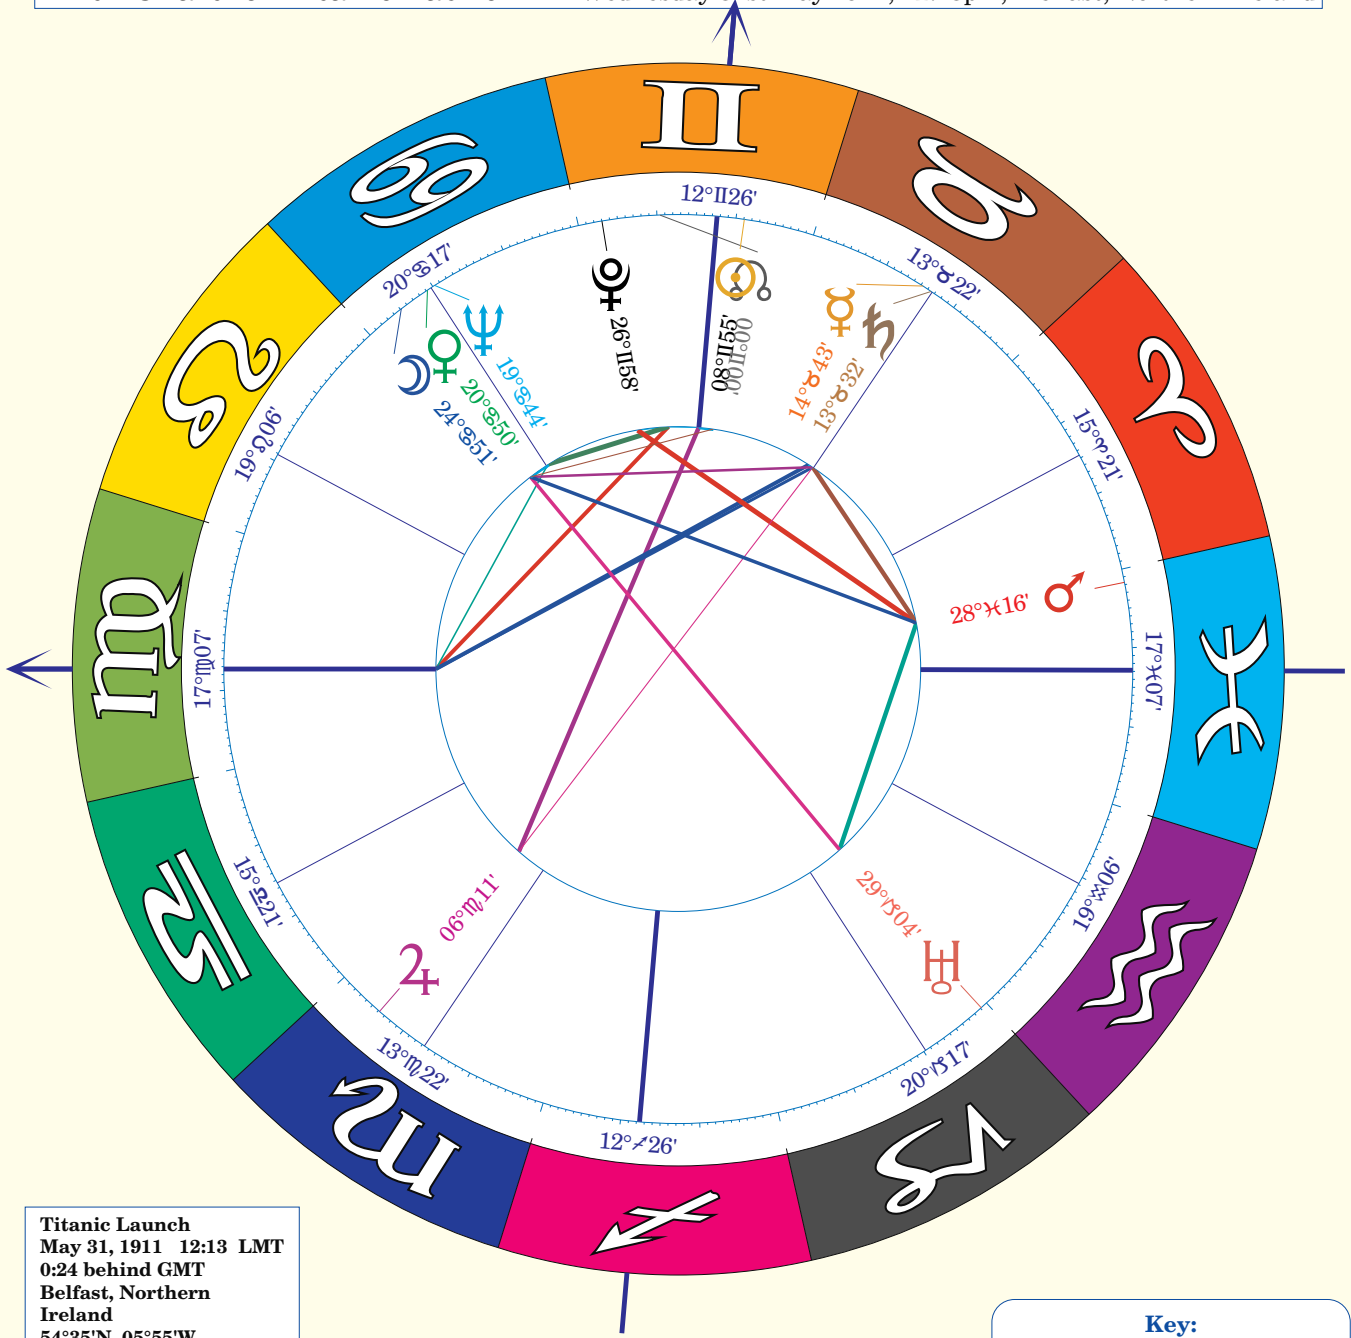

Birth Chart for Titanic Launch

Wednesday 31st May 1911, 12:13pm, Belfast, Northern Ireland

Titanic Launch
 May 31, 1911 12:13 LMT
 0:24 behind GMT
 Belfast, Northern
 Ireland
 54°35'N 05°55'W
 Koch House System

	Koch	Placidus
II	15°21'	08°23'
III	13°22'	06°37'
XI	20°17'	20°44'
XII	19°06'	22°22'

Key:

♈	Aries	♁	Sun
♉	Taurus	♁	Moon
♊	Gemini	♃	Mercury
♋	Cancer	♀	Venus
♌	Leo	♂	Mars
♍	Virgo	♃	Jupiter
♎	Libra	♄	Saturn
♏	Scorpio	♅	Uranus
♐	Sagittarius	♆	Neptune
♑	Capricorn	♇	Pluto
♒	Aquarius	♁	Moon's Node
♓	Pisces		
♈	Ascendant	♁	Midheaven

planet	Koch	Placidus	mode, element
♁ 08°15'55"	IX	IX	mutable, air
♁ 24°35'51"	XI	XI	cardinal, water
♀ 14°8'43"	IX	IX	fixed, earth
♀ 20°35'00"	XI	XI	cardinal, water
♂ 28°16'	VII	VII	mutable, water
♃ 06°11'	II	II	fixed, water
♄ 13°8'32"	IX	IX	fixed, earth
♅ 29°15'04"	V	V	cardinal, earth
♆ 19°34'44"	X	X	cardinal, water
♇ 26°15'58"	X	X	mutable, air
♁ 00°11'00"	XII	XII	cardinal, water
♈ 17°11'07"			mutable, earth
♁ 12°11'26"			mutable, air